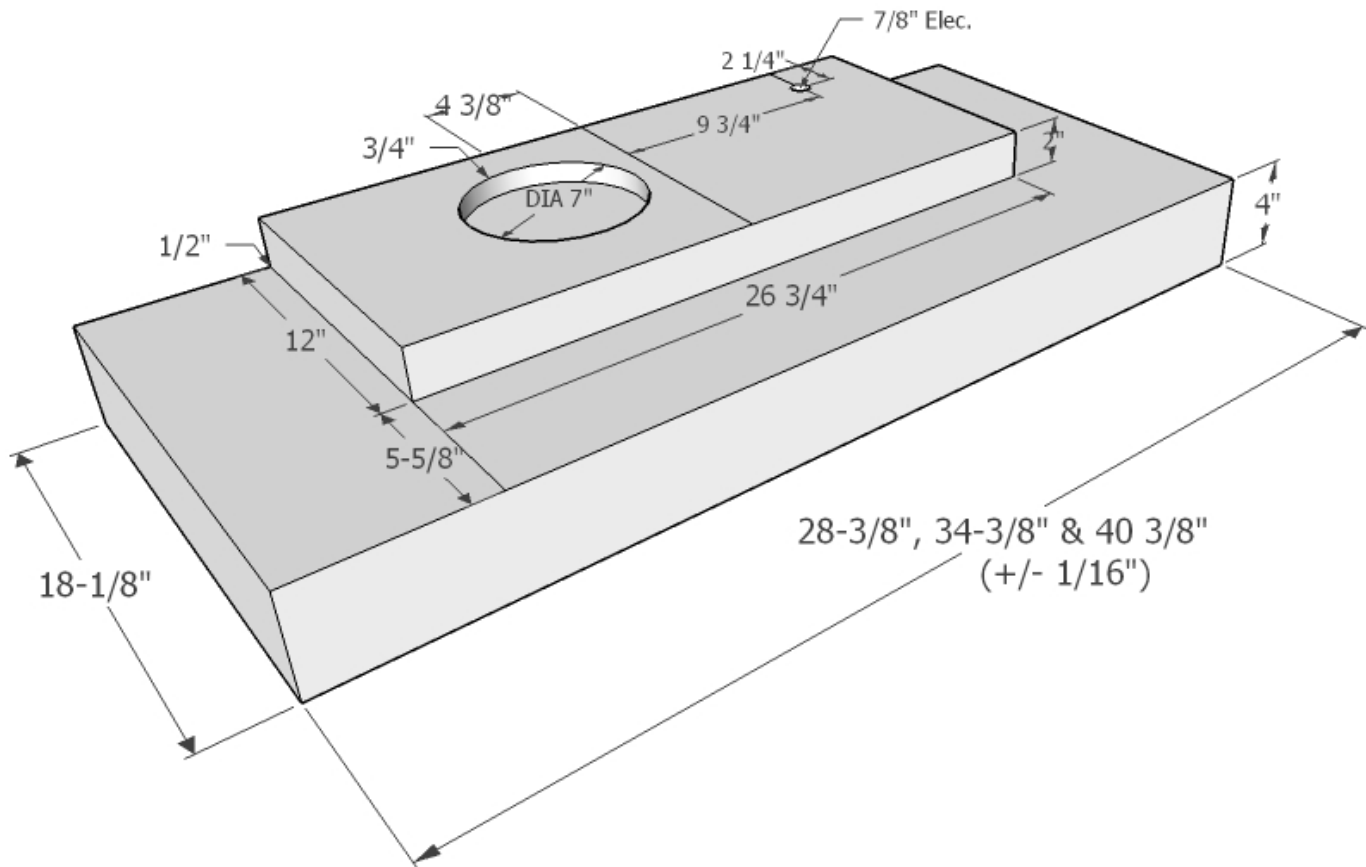

18-1/8" Depth, 6" High	MODEL
◆ 635± CFM	C2030BP1-SS
◆ 7" Round Duct, 4.25" Off Center	C2036BP1-SS
	C2042BP1-SS

FEATURES:

- ◆ Variable Controls
- ◆ Sones: 1.5 to 4.6
- ◆ Filters: Aluminum Mesh
- ◆ Front Panel Lighting: LED bulbs Included.  
30" to 48" Hoods take 2 Bulbs (1 Set)  
54" to 60" Hoods take 4 Bulbs (2 Sets)
- ◆ Electrical: 115 AC, 60 Hz, 9 Amps. For proper installation, unit must be hard wired. Suggested use with 15 Amp Circuit.
- ◆ Heat Controlled Thermostat, Fire Safety Controlled.  
Activates at 130 degrees.
- ◆ Suggested Distance Codes: 36" above cooking surface.

OPTIONS:

- ◆ Flange for the perfect fit.
- ◆ Remote wiring.

NO Performance Warranty over BBQ Grills/Griddles.

SEVEN YEAR, IN HOME, LIMITED WARRANTY, THE BEST IN THE INDUSTRY!

All dimensions are (+/-) 1/16" and are subject to change. Drawings are not to scale.